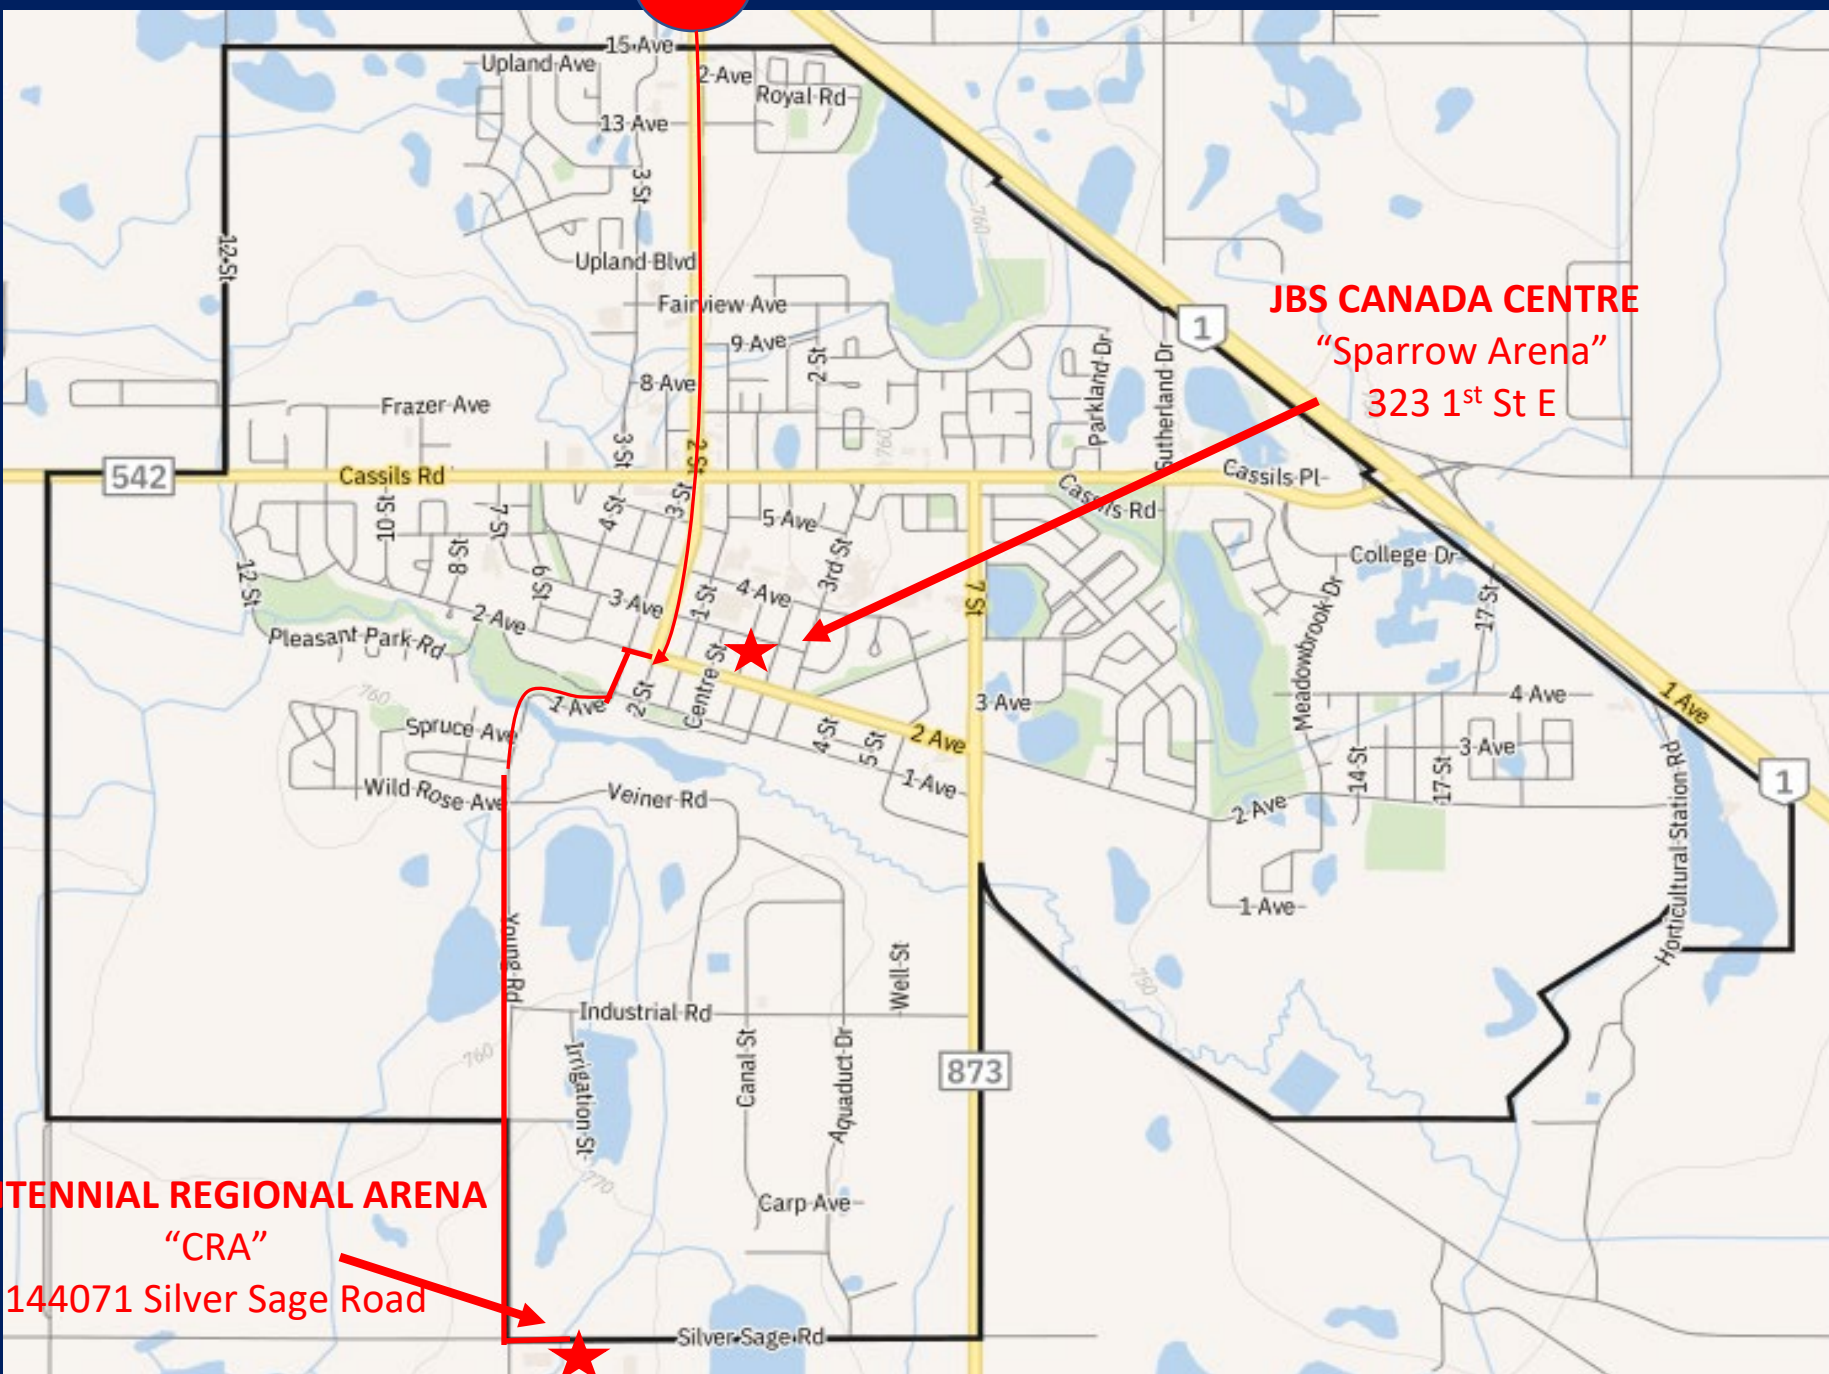

C. Arena Location Map

HOTELS (Heritage Inn, Ramada, Canalta, Days Inn)

JBS CANADA CENTRE
"Sparrow Arena"
323 1st St E

CENTENNIAL REGIONAL ARENA
"CRA"
144071 Silver Sage Road